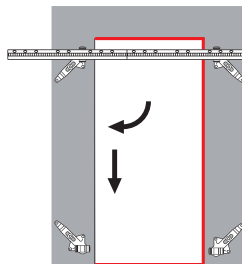

V-rail trestle, steel

Time saved when changing the rail position thanks to innovative rotating rail support

Technical data

	VAS	VS
Approved power	25 kW	50 kW
Weight at 1,100 mm	9.3 kg	13.8 kg
Material	Aluminium/steel	Steel
Extendable	•	•
Length	825 mm	700 mm
	1,100 mm	1,100 mm
	1,375 mm	1,400 mm
	1,650 mm	1,800 mm
	1,925 mm	2,200 mm
2,200 mm		