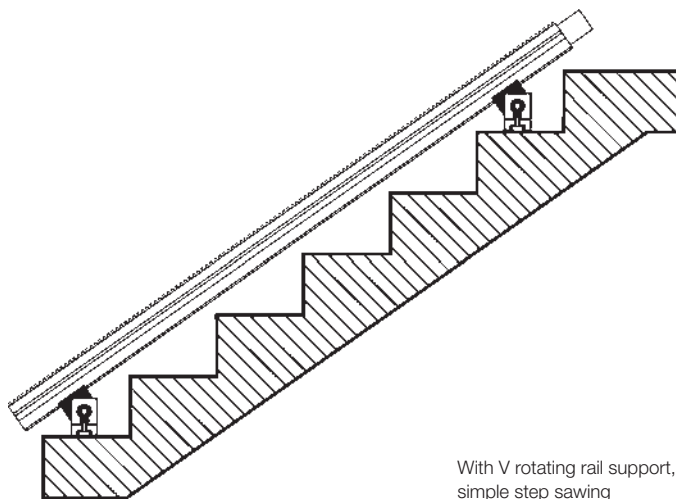

Technical data

	VAS	VS
Approved power	25 kW	50 kW
Weight at 1,100 mm	9.3 kg	13.8 kg
Material	Aluminium/steel	Steel
Extendable	•	•
Length	825 mm	700 mm
	1,100 mm	1,100 mm
	1,375 mm	1,400 mm
	1,650 mm	1,800 mm
	1,925 mm	2,200 mm
2,200 mm		

COMPATIBLE WALL SAWS		
WX-15	•	•
DZ-S2	•	•
WZ	•	•
FZ-2ST	•	•
FZ-4S		•

RAIL TRESTLES		
V-rail trestle, steel		•
V-rail trestle, aluminium	•	•
V-swivel rail trestle	•	•
V-rotating rail trestle	•	•