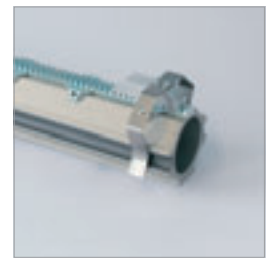

Rail stopper for safe working