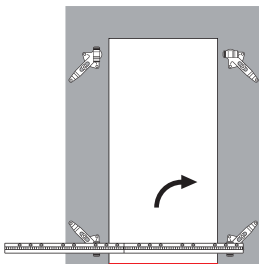

V-rail trestle, steel

Time saved when changing the rail position thanks to innovative rotating rail support

Technical data

	VAS	VS
Approved power	25 kW	50 kW
Weight at 1,100 mm	9.3 kg	13.8 kg
Material	Aluminium/steel	Steel
Extendable	•	•
Length	825 mm	700 mm
	1,100 mm	1,100 mm
	1,375 mm	1,400 mm
	1,650 mm	1,800 mm
	1,925 mm	2,200 mm
2,200 mm		